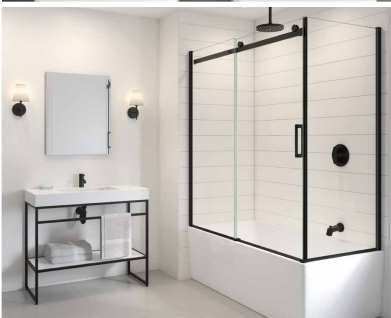

LUNA Mirrors 30" & under
VERITAS Accessories (up to 6 items)

LUNA Mirrors over 30"
ACRYLIC Bases

\$150
First Item‡
(Common Carrier Residential shipping)
No lift gate (up to 70lbs)

Shower Doors
Bathtubs
AURORA Bases
LUNA Medicine Cabinets
All STAK Vanities