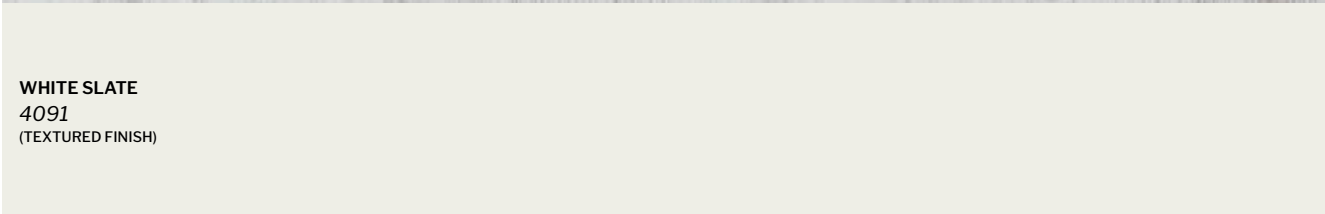

SHABBY CHIC
2898
(TEXTURED FINISH)

WHITE SLATE
4091
(TEXTURED FINISH)

ACCENT PANELS (OPTIONAL)

GREY CONCRETE
4943

BLACK SLATE
1066

WHITE SLATE
4091

Pattern transition between panels might be slightly noticeable.
FOR MORE INFORMATION, VISIT WWW.FLEURCO.COM/FIBO