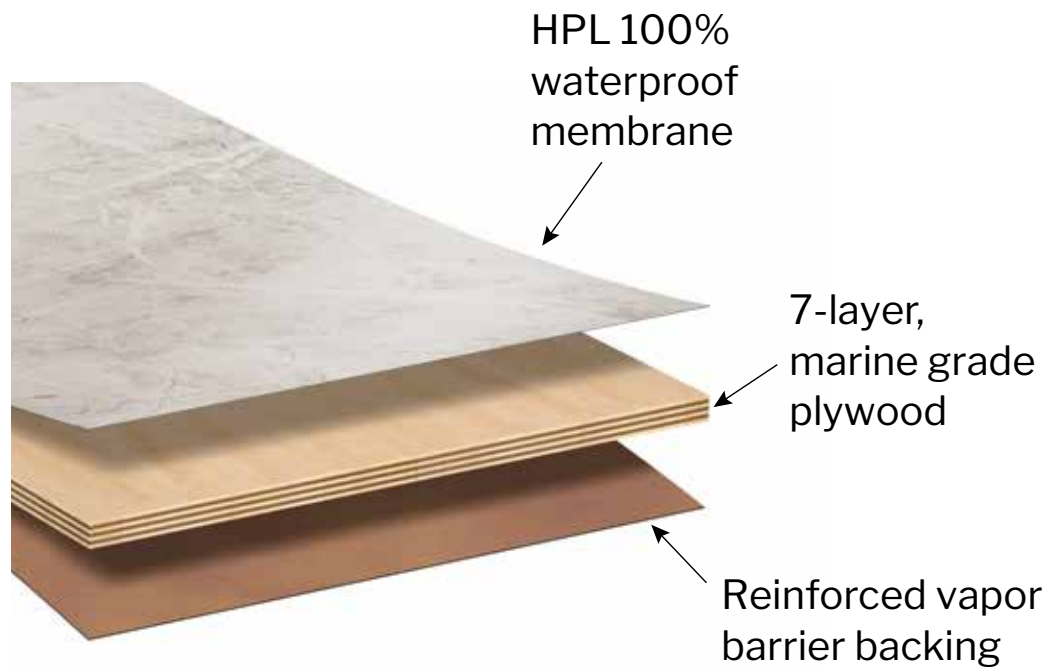

*Fibo sealant required

- Specifically designed kits are pre-measured to accommodate all standard shower enclosures with minimal scrap

Alcove 48" x 38", 60" x 38" or 72" x 38" †
2 Sided 48" x 38", 60" x 38" or 72" x 38" †
Corner 38" x 38" †

†Additional sizes available. Contact customer service.

- Easy to order - All parts needed for installation are included
- 5 luxurious finishes available plus 3 optional accent panels

Cannot be installed over sheetrock / cement board

WHAT IS AQUALOCK BY FIBO?

The patented Aqualock click system creates a flawless waterproof look with invisible joints. Installation is easy and provides consistent results.

WHAT ARE FIBO WALLS MADE OF?

FIBO WALL MODEL FB26038-2272 + FB-ACCENT-4091 + FB260-INSTALLKIT-14-G
DOOR MODEL VSXS30-11-40-79