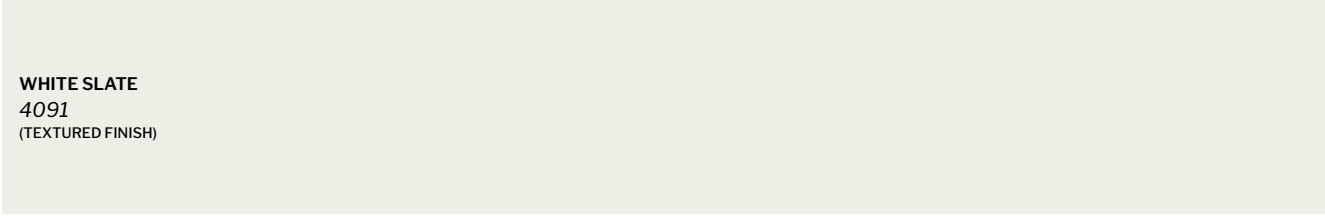

WHITE SLATE
4091
(TEXTURED FINISH)