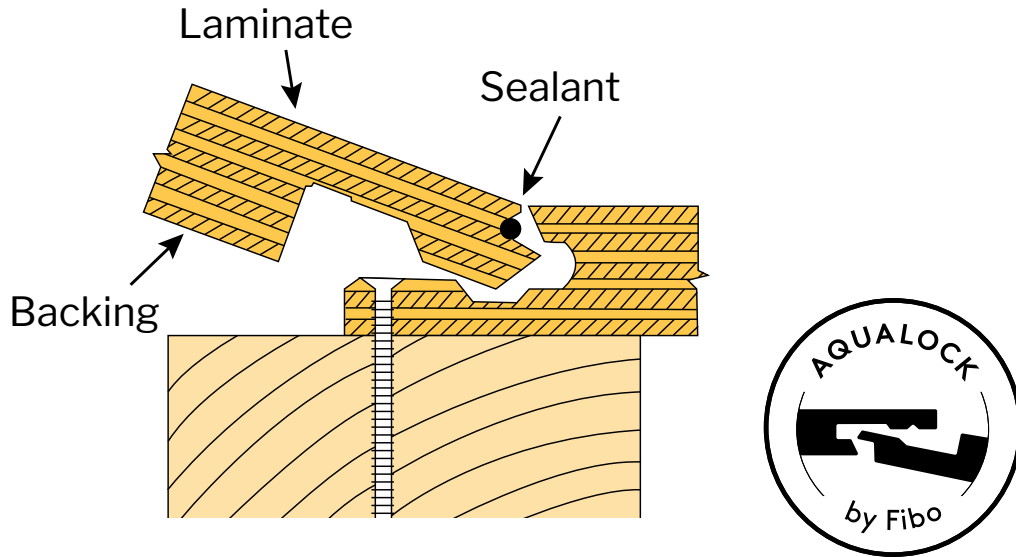

*Fibo sealant required

- Specifically designed kits are pre-measured to accommodate all standard shower enclosures with minimal scrap

Alcove 48" x 38", 60" x 38" or 72" x 38" †
2 Sided 48" x 38", 60" x 38" or 72" x 38" †
Corner 38" x 38" †

†Additional sizes available. Contact customer service.

- Easy to order - All parts needed for installation are included
- 5 luxurious finishes available plus 3 optional accent panels

Cannot be installed over sheetrock / cement board

WHAT IS AQUALOCK BY FIBO?

The patented Aqualock click system creates a flawless waterproof look with invisible joints. Installation is easy and provides consistent results.

WHAT ARE FIBO WALLS MADE OF?

FIBO WALL MODEL FB26038-2272 + FB-ACCENT-4091 + FB260-INSTALLKIT-14-G
DOOR MODEL VSXS30-11-40-79