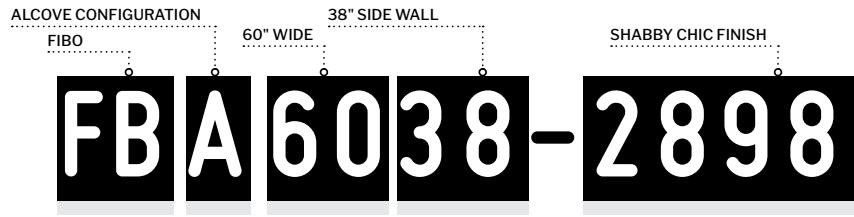

EXAMPLE OF FIBO CODE SYSTEM AND PRODUCT OPTIONS

+