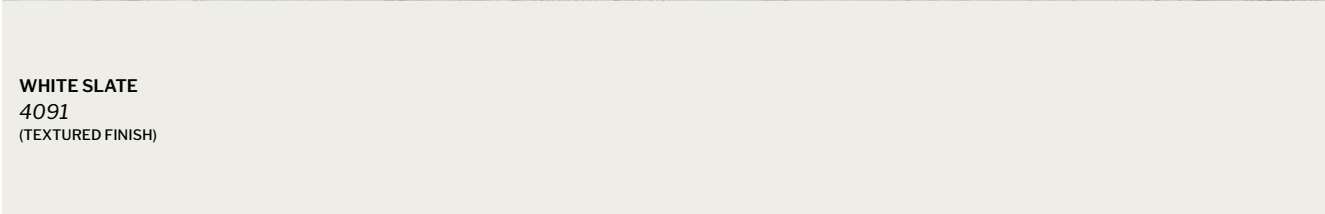

BLACK MARBLE
2272
(SMOOTH FINISH)

WHITE MARBLE
2273
(SMOOTH FINISH)

SHABBY CHIC
2898
(TEXTURED FINISH)

WHITE SLATE
4091
(TEXTURED FINISH)

ACCENT PANELS (OPTIONAL)

GREY CONCRETE
4943

BLACK SLATE
1066

WHITE SLATE
4091