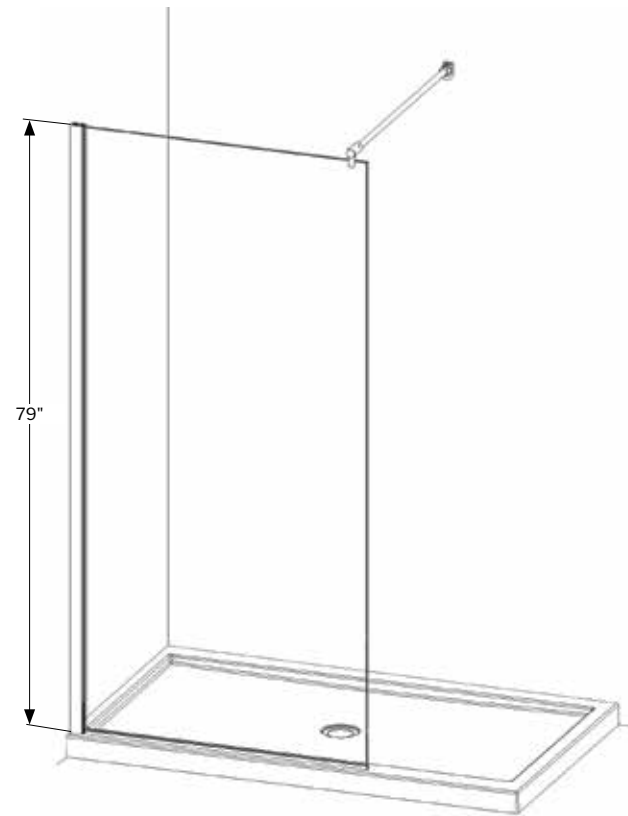

29 3/8" to 29 7/8" W x 79" H

MODEL	PRICE	FINISH	GLASS
VLS29-11-40-79	$470	Chrome	CLEAR
VLS29-25-40-79	$477	Brushed Nickel	CLEAR
VLS29-33-40-79	$482	Matte Black	CLEAR

For suggested shower bases, visit www.fleurco.com

STATION PANEL 33

32 3/4" to 33 1/4" W x 79" H

MODEL	PRICE	FINISH	GLASS
VLS33-11-40-79	$498	Chrome	CLEAR
VLS33-25-40-79	$504	Brushed Nickel	CLEAR
VLS33-33-40-79	$509	Matte Black	CLEAR

For suggested shower bases, visit www.fleurco.com

STATION PANEL 39

38 3/4" to 39 1/4" W x 79" H

MODEL	PRICE	FINISH	GLASS
VLS39-11-40-79	$534	Chrome	CLEAR
VLS39-25-40-79	$541	Brushed Nickel	CLEAR
VLS39-33-40-79	$546	Matte Black	CLEAR

For suggested shower bases, visit www.fleurco.com

STATION PANEL 45

45 3/8" to 45 7/8" W x 79" H

MODEL	PRICE	FINISH	GLASS
VLS45-11-40-79	$569	Chrome	CLEAR
VLS45-25-40-79	$576	Brushed Nickel	CLEAR
VLS45-33-40-79	$582	Matte Black	CLEAR

For suggested shower bases, visit www.fleurco.com

*Includes tariffs from Nov. 1, 2019. Subject to change

ALL DRAINS SOLD SEPARATELY

DRAIN	NO-CALK™ SHOWER BASE DRAIN*	MODEL	DESCRIPTION	PRICE	FINISH
	ABS No-Calk 2" drain	DRAINABS-11	ABS No-Calk 2" drain	$37	Chrome
		DRAINABS-25	ABS No-Calk 2" drain	$48	Brushed Nickel
	PVC No-Calk 2" drain	DRAINPVC-11	PVC No-Calk 2" drain	$37	Chrome
		DRAINPVC-25	PVC No-Calk 2" drain	$48	Brushed Nickel

For AU_ bases, please see Bases catalogue, p. 21

*Please check local codes to ensure appropriate drain specifications

Support bar Installation from back wall to fixed panel