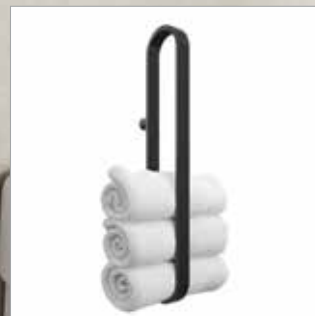

Can be installed vertically as a towel holder