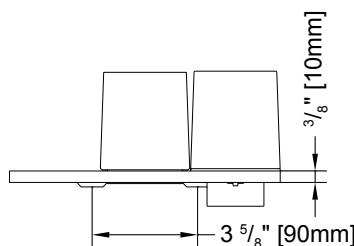

SHELF WITH SQUARE TUMBLER & SOAP DISPENSER

- Space-saving shelf = less on counter tops & sinks
- Soap dispenses from the bottom
- Gaskets ensure secure placement
- Can be installed at any height
- Materials: Shelf - aluminum, zinc
  Accessories - mist glass, ABS
- Available finishes:
  Shelf - chrome or matte black
  Accessories - mist glass

PRODUCT	FINISH	PRICE
VMODSGP-11-80-T	MIST GLASS / CHROME	$358
VMODSGP-33-80-T	MIST GLASS / MATTE BLACK	$398
Includes square tumbler & soap dispenser