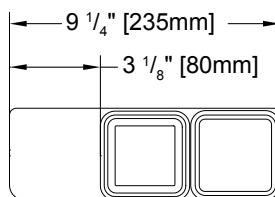

SHELF WITH SQUARE TUMBLER & SOAP DISPENSER

- Space-saving shelf = less on counter tops & sinks
- Soap dispenses from the bottom
- Gaskets ensure secure placement
- Can be installed at any height
- Materials: Shelf - aluminum, zinc
  Accessories - mist glass, ABS
- Available finishes:
  Shelf - chrome or matte black
  Accessories - mist glass

PRODUCT	FINISH	PRICE
VMODSGP-11-80-T	MIST GLASS / CHROME	$358
VMODSGP-33-80-T	MIST GLASS / MATTE BLACK	$398
Includes square tumbler & soap dispenser