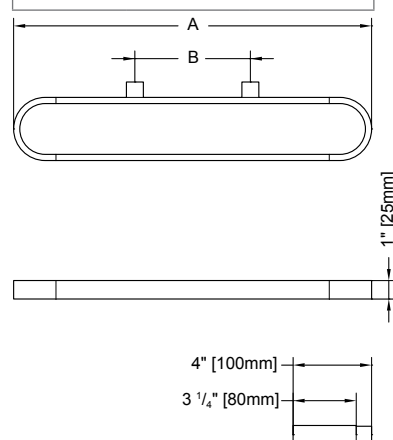

- Multi-function towel bar with mix & match compatible accessories (sold separately); soap dispenser, tumbler and soap dish
- Towel bar can be installed vertically for towel storage
- Gaskets ensure secure placement in bar
- Can be installed at any height
- Materials: Towel bar - brass, zinc
Accessories - mist glass, brass
- Available finishes:
Towel bar - chrome or matte black
Accessories - mist glass with chrome or matte black (soap dispenser only)

MODEL	A	B
VMOdB45-T	17 3/4" [450MM]	5 7/8" [150MM]
VMOdB60-T	23 5/8" [600MM]	11 3/4" [300MM]

MODELS VMO DB60-33-R
+ VMO DD-80-R
+ VMO DP-33-80-R
+ VMO DG-80-R

SOLD
SEPARATELY

Can be installed vertically as a towel holder

ROUND TOWEL BAR SOAP DISPENSER, TUMBLER & SOAP DISH

- Multi-function towel bar with mix & match compatible accessories (sold separately); soap dispenser, tumbler and soap dish
- Towel bar can be installed vertically for towel storage
- Gaskets ensure secure placement in bar
- Can be installed at any height
- Materials: Towel bar - brass, zinc
Accessories - mist glass, brass
- Available finishes:
Towel bar - chrome or matte black
Accessories - mist glass with chrome or matte black (soap dispenser only)

MODEL	A	B
VMO DB45-R	18 1/4" [465MM]	5 7/8" [150MM]
VMO DB60-R	24 1/4" [615MM]	11 3/4" [300MM]

..... Soap Dispenser

MODEL VMODSGP-33-80-T
Includes square tumbler & soap dispenser

SHELF WITH SQUARE TUMBLER & SOAP DISPENSER