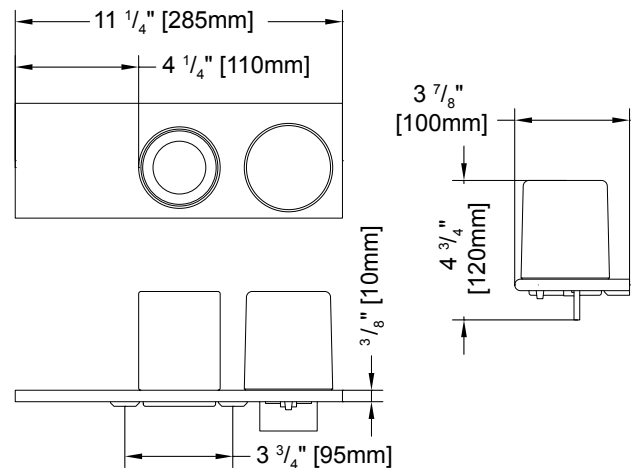

SHELF WITH ROUND TUMBLER & SOAP DISPENSER

- Space-saving shelf = less on counter tops & sinks
- Soap dispenses from the bottom
- Gaskets ensure secure placement
- Can be installed at any height
- Materials: Shelf - aluminum, zinc
  Accessories - mist glass, ABS
- Available finishes:
  Shelf - chrome or matte black
  Accessories - mist glass

PRODUCT	FINISH	PRICE
VMODSGP-11-80-R	MIST GLASS / CHROME	$358
VMODSGP-33-80-R	MIST GLASS / MATTE BLACK	$398

Includes round tumbler & soap dispenser