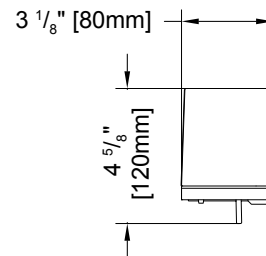

SHELF WITH SQUARE TUMBLER & SOAP DISPENSER

- Space-saving shelf = less on counter tops & sinks
- Soap dispenses from the bottom
- Gaskets ensure secure placement
- Can be installed at any height
- Materials: Shelf - aluminum, zinc
  Accessories - mist glass, ABS
- Available finishes:
  Shelf - chrome or matte black
  Accessories - mist glass

PRODUCT	FINISH	PRICE
VMODSGP-11-80-T	MIST GLASS / CHROME	$358
VMODSGP-33-80-T	MIST GLASS / MATTE BLACK	$398
Includes square tumbler & soap dispenser