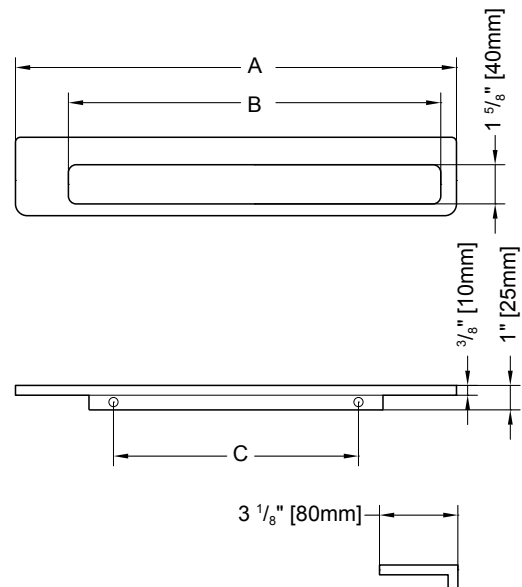

MODEL	A	B	C
VMODMS24	9 1/4" [235MM]	5 1/2" [140MM]	3 1/8" [80MM]
VMODMS32	12 3/8" [315MM]	8 1/4" [210MM]	5 7/8" [150MM]

MODEL VMODTB60-33

TOWEL BAR

- Sleek & stylish
- Can be installed at any height
- Material: aluminum
- Available finishes: chrome or matte black

PRODUCT	FINISH	PRICE
TOWEL BAR 45CM		
VMODTB45-11	CHROME	\$358
VMODTB45-33	MATTE BLACK	\$398
TOWEL BAR 60CM		
VMODTB60-11	CHROME	\$408
VMODTB60-33	MATTE BLACK	\$448

MODEL	A	B	C
VMODTB45	17 3/4" [450MM]	15" [380MM]	9 7/8" [250MM]
VMODTB60	23 5/8" [600MM]	20 7/8" [530MM]	15 3/4" [400MM]