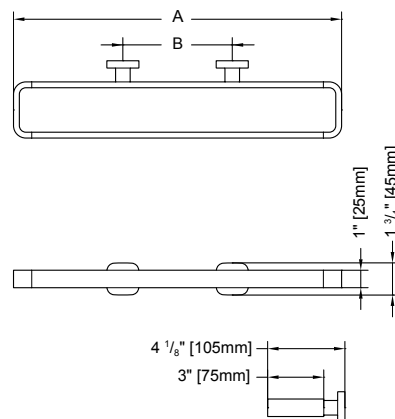

SHELF with soap dispenser, tumbler & soap dish..... 6

TOWEL BAR..... 7

MODELS VMOdB60-11-T
+ VMOdD-80-T
+ VMOdG-80-T
+ VMOdP-11-80-T] SOLD SEPARATELY

Can be installed vertically as a towel holder

SQUARE TOWEL BAR SOAP DISPENSER, TUMBLER & SOAP DISH

- Multi-function towel bar with mix & match compatible accessories (sold separately); soap dispenser, tumbler and soap dish
- Towel bar can be installed vertically for towel storage
- Gaskets ensure secure placement in bar
- Can be installed at any height
- Materials: Towel bar - brass, zinc
Accessories - mist glass, brass
- Available finishes:
Towel bar - chrome or matte black
Accessories - mist glass with chrome or matte black (soap dispenser only)

MODEL	A	B
VMOdB45-T	17 3/4" [450MM]	5 7/8" [150MM]
VMOdB60-T	23 5/8" [600MM]	11 3/4" [300MM]

MODELS VMO DB60-33-R
+ VMO DD-80-R
+ VMO DP-33-80-R
+ VMO DG-80-R

SOLD
SEPARATELY

Can be installed vertically as a towel holder

MODEL	A	B
VMO DB45-R	18 1/4" [465MM]	5 7/8" [150MM]
VMO DB60-R	24 1/4" [615MM]	11 3/4" [300MM]

..... Soap Dispenser

MODEL VMODSGP-33-80-T
Includes square tumbler & soap dispenser

SHELF WITH SQUARE TUMBLER & SOAP DISPENSER