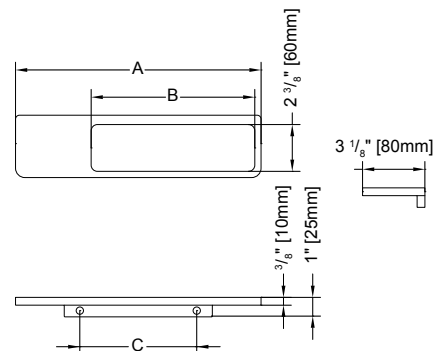

MODEL	A	B	C
VMODMS24	9 1/4" [235MM]	5 1/2" [140MM]	3 1/8" [80MM]
VMODMS32	12 3/8" [315MM]	8 1/4" [210MM]	5 7/8" [150MM]

MODEL VMODTB60-33

TOWEL BAR

- Sleek & stylish
- Can be installed at any height
- Material: aluminum
- Available finishes: chrome or matte black