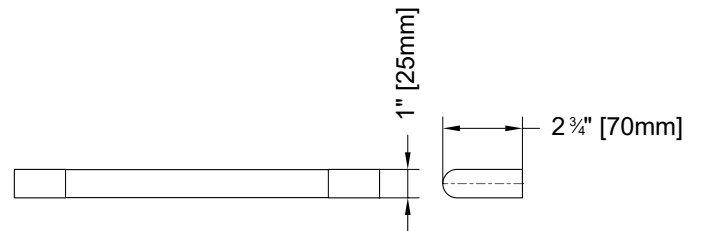

MODEL VPR34CB-11-33

FOOTREST WITH BASKET

PRODUCT	SIDES	HEIGHT	DIAMETER	FINISH	PRICE
VPR34CB-11-33	9 1/2" 245mm	2 7/8" 75mm	1" 25mm	BLACK / CHROME	\$242

- 45° angle spacious corner basket
- Stylish and functional
- Anti-slip covering
- Slotted bottom for water drainage
- Can be installed at any height
- Materials: chrome plated brass, chrome plated zinc & insulated plastic

MODEL VPR34C-11-33

FOOTREST CORNER

PRODUCT	LENGTH	DIAMETER	FINISH	PRICE
VPR34C-11-33	13 ⁵ / ₈ " 345mm	1" 25mm	BLACK / CHROME	\$154

- 45° angle corner foot rest ideal for your shower
- Stylish and functional
- Anti-slip covering
- Easy to install
- Can be installed at any height
- Materials: chrome plated brass & insulated plastic

MODEL VPR32-11-33

FOOTREST

PRODUCT	LENGTH	DEPTH	DIAMETER	FINISH	PRICE
VPR32-11-33	12 5/8" [320mm]	2 3/4" [70mm]	1" [25mm]	BLACK / CHROME	\$176

- Ideal for your shower
- Stylish and functional
- Anti-slip covering
- Easy to install
- Can be installed at any height
- Materials: chrome plated brass & insulated plastic