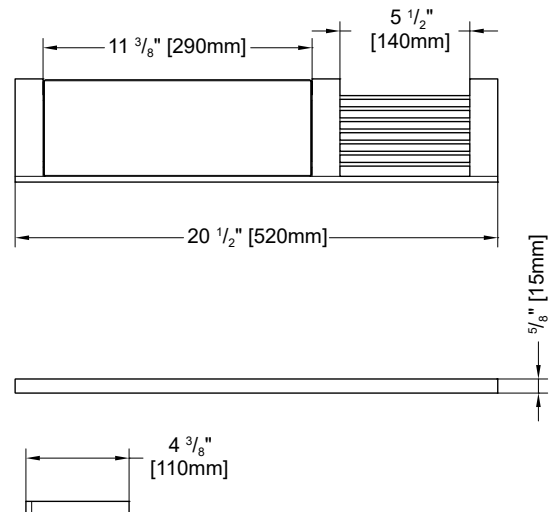

PRODUCT	LENGTH	DEPTH	HEIGHT	FINISH	PRICE
VPGS52-11-80	20 1/2" [520mm]	4 3/8" [110mm]	5/8" [15mm]	CHROME / MIST GLASS	\$320

- Slotted soap rack for water drainage
- Removable glass for easy cleaning
- Sticker guides for easy installation
- Can be installed at any height
- Materials: chrome plated brass & 1/4" (6mm) tempered mist glass

MODEL VPR34CB-11-33

FOOTREST WITH BASKET

PRODUCT	SIDES	HEIGHT	DIAMETER	FINISH	PRICE
VPR34CB-11-33	9 1/2" 245mm	2 7/8" 75mm	1" 25mm	BLACK / CHROME	\$242

- 45° angle spacious corner basket
- Stylish and functional
- Anti-slip covering
- Slotted bottom for water drainage
- Can be installed at any height
- Materials: chrome plated brass, chrome plated zinc & insulated plastic

MODEL VPR34C-11-33

FOOTREST CORNER

PRODUCT	LENGTH	DIAMETER	FINISH	PRICE
VPR34C-11-33	13 ⁵ / ₈ " 345mm	1" 25mm	BLACK / CHROME	\$154

- 45° angle corner foot rest ideal for your shower
- Stylish and functional
- Anti-slip covering
- Easy to install
- Can be installed at any height
- Materials: chrome plated brass & insulated plastic

MODEL VPR32-11-33

FOOTREST

PRODUCT	LENGTH	DEPTH	DIAMETER	FINISH	PRICE
VPR32-11-33	12 5/8" [320mm]	2 3/4" [70mm]	1" [25mm]	BLACK / CHROME	\$176

- Ideal for your shower
- Stylish and functional
- Anti-slip covering
- Easy to install
- Can be installed at any height
- Materials: chrome plated brass & insulated plastic