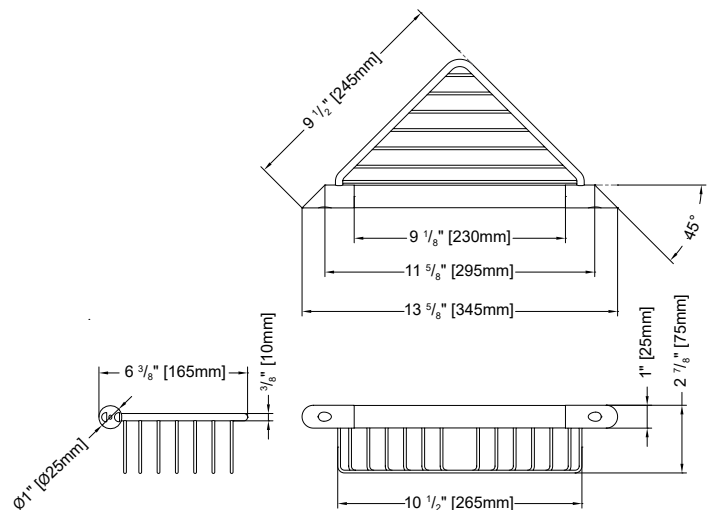

PRODUCT	LENGTH	DEPTH	HEIGHT	FINISH	PRICE
VPGS52-11-80	20 1/2" [520mm]	4 3/8" [110mm]	5/8" [15mm]	CHROME / MIST GLASS	\$320

- Slotted soap rack for water drainage
- Removable glass for easy cleaning
- Sticker guides for easy installation
- Can be installed at any height
- Materials: chrome plated brass & 1/4" (6mm) tempered mist glass

MODEL VPR34CB-11-33

FOOTREST WITH BASKET

PRODUCT	SIDES	HEIGHT	DIAMETER	FINISH	PRICE
VPR34CB-11-33	9 1/2" 245mm	2 7/8" 75mm	1" 25mm	BLACK / CHROME	\$242

- 45° angle spacious corner basket
- Stylish and functional
- Anti-slip covering
- Slotted bottom for water drainage
- Can be installed at any height
- Materials: chrome plated brass, chrome plated zinc & insulated plastic

MODEL VPR34C-11-33

FOOTREST CORNER

PRODUCT	LENGTH	DIAMETER	FINISH	PRICE
VPR34C-11-33	13 ⁵ / ₈ " 345mm	1" 25mm	BLACK / CHROME	\$154

- 45° angle corner foot rest ideal for your shower
- Stylish and functional
- Anti-slip covering
- Easy to install
- Can be installed at any height
- Materials: chrome plated brass & insulated plastic

MODEL VPR32-11-33

FOOTREST

PRODUCT	LENGTH	DEPTH	DIAMETER	FINISH	PRICE
VPR32-11-33	12 5/8" [320mm]	2 3/4" [70mm]	1" [25mm]	BLACK / CHROME	\$176

- Ideal for your shower
- Stylish and functional
- Anti-slip covering
- Easy to install
- Can be installed at any height
- Materials: chrome plated brass & insulated plastic