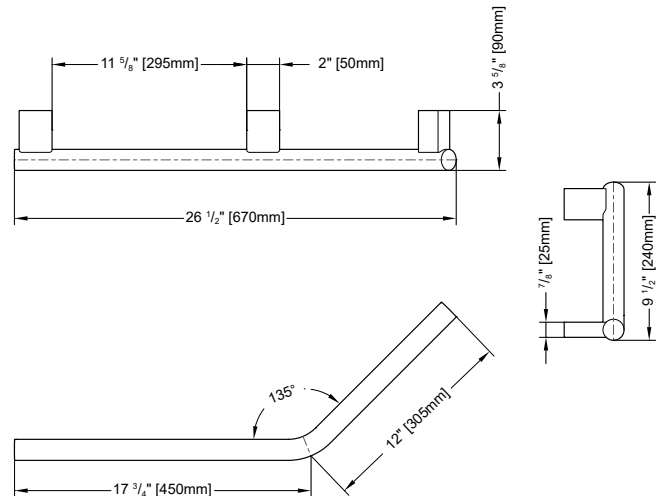

GRAB RAIL

PRODUCT	LENGTH	DEPTH	DIAMETER	CONFIGURATION	FINISH	PRICE
VPBA67-11L	26 1/2" 670mm	3 5/8" 90mm	1 1/4" 32mm	LEFT	CHROME	$427
VPBA67-11R	26 1/2" 670mm	3 5/8" 90mm	1 1/4" 32mm	RIGHT	CHROME	$427

- 135° grab rail for your shower or bath
- Stylish and functional
- Easy to install
- Can be installed at any height
- ADA compliant – adds mobility for seniors
- Material: chrome plated brass