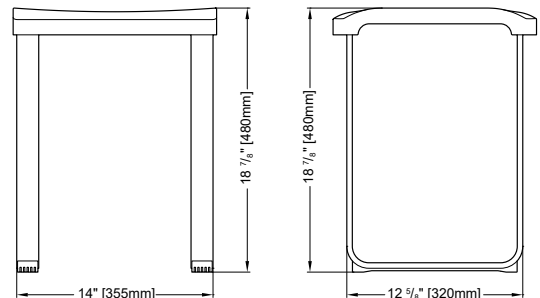

BATH STOOL

PRODUCT	WIDTH	HEIGHT	DEPTH	FINISH	PRICE
VPS3733-11-33	14 ⁵/₈" 370mm	18 ⁷/₈" 480mm	14 ⁵/₈" 370mm	BLACK / CHROME	$730

- Comfortable stool for inside or outside your shower
- Stylish and functional
- Easy to clean
- Rubber grip under feet to prevent slipping
- Adds mobility for seniors
- Can withstand 1500 lbs.
- Materials: polypropylene & aluminum