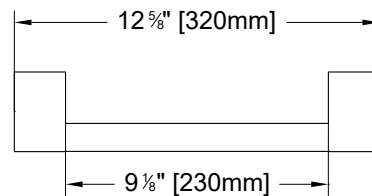

MODEL VPR34CB-11-33

FOOTREST WITH BASKET

PRODUCT	SIDES	HEIGHT	DIAMETER	FINISH	PRICE
VPR34CB-11-33	9 1/2" 245mm	2 7/8" 75mm	1" 25mm	BLACK / CHROME	\$242

- 45° angle spacious corner basket
- Stylish and functional
- Anti-slip covering
- Slotted bottom for water drainage
- Can be installed at any height
- Materials: chrome plated brass, chrome plated zinc & insulated plastic

MODEL VPR34C-11-33

FOOTREST CORNER

PRODUCT	LENGTH	DIAMETER	FINISH	PRICE
VPR34C-11-33	13 ⁵ / ₈ " 345mm	1" 25mm	BLACK / CHROME	\$154

- 45° angle corner foot rest ideal for your shower
- Stylish and functional
- Anti-slip covering
- Easy to install
- Can be installed at any height
- Materials: chrome plated brass & insulated plastic

MODEL VPR32-11-33

FOOTREST

PRODUCT	LENGTH	DEPTH	DIAMETER	FINISH	PRICE
VPR32-11-33	12 5/8" [320mm]	2 3/4" [70mm]	1" [25mm]	BLACK / CHROME	\$176

- Ideal for your shower
- Stylish and functional
- Anti-slip covering
- Easy to install
- Can be installed at any height
- Materials: chrome plated brass & insulated plastic

MODEL VPBA67-11R

GRAB RAIL

PRODUCT	LENGTH	DEPTH	DIAMETER	CONFIGURATION	FINISH	PRICE
VPBA67-11L	26 1/2" 670mm	3 5/8" 90mm	1 1/4" 32mm	LEFT	CHROME	\$427
VPBA67-11R	26 1/2" 670mm	3 5/8" 90mm	1 1/4" 32mm	RIGHT	CHROME	\$427