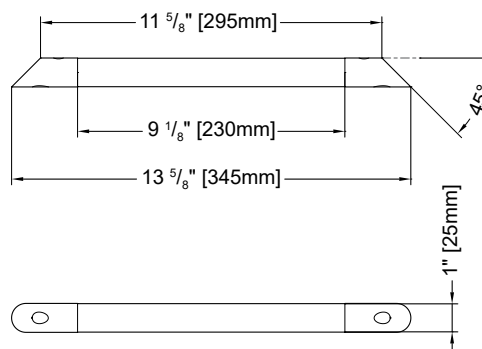

PRODUCT	LENGTH	DEPTH	HEIGHT	FINISH	PRICE
VPGS52-11-80	20 1/2" [520mm]	4 3/8" [110mm]	5/8" [15mm]	CHROME / MIST GLASS	\$320

- Slotted soap rack for water drainage
- Removable glass for easy cleaning
- Sticker guides for easy installation
- Can be installed at any height
- Materials: chrome plated brass & 1/4" (6mm) tempered mist glass

MODEL VPR34CB-11-33

FOOTREST WITH BASKET

PRODUCT	SIDES	HEIGHT	DIAMETER	FINISH	PRICE
VPR34CB-11-33	9 1/2" 245mm	2 7/8" 75mm	1" 25mm	BLACK / CHROME	\$242

- 45° angle spacious corner basket
- Stylish and functional
- Anti-slip covering
- Slotted bottom for water drainage
- Can be installed at any height
- Materials: chrome plated brass, chrome plated zinc & insulated plastic

MODEL VPR34C-11-33

FOOTREST CORNER

PRODUCT	LENGTH	DIAMETER	FINISH	PRICE
VPR34C-11-33	13 ⁵ / ₈ " 345mm	1" 25mm	BLACK / CHROME	\$154

- 45° angle corner foot rest ideal for your shower
- Stylish and functional
- Anti-slip covering
- Easy to install
- Can be installed at any height
- Materials: chrome plated brass & insulated plastic

MODEL VPR32-11-33

FOOTREST

PRODUCT	LENGTH	DEPTH	DIAMETER	FINISH	PRICE
VPR32-11-33	12 5/8" [320mm]	2 3/4" [70mm]	1" [25mm]	BLACK / CHROME	\$176

- Ideal for your shower
- Stylish and functional
- Anti-slip covering
- Easy to install
- Can be installed at any height
- Materials: chrome plated brass & insulated plastic