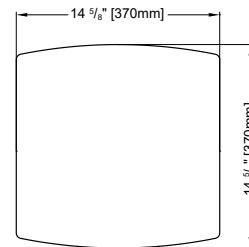

BATH STOOL

PRODUCT	WIDTH	HEIGHT	DEPTH	FINISH	PRICE
VPS3733-11-33	14 ⁵/₈" 370mm	18 ⁷/₈" 480mm	14 ⁵/₈" 370mm	BLACK / CHROME	$730

- Comfortable stool for inside or outside your shower
- Stylish and functional
- Easy to clean
- Rubber grip under feet to prevent slipping
- Adds mobility for seniors
- Can withstand 1500 lbs.
- Materials: polypropylene & aluminum